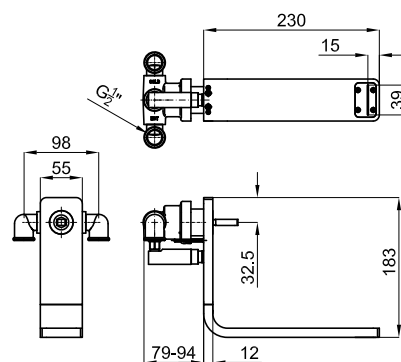

Bathroom Taps

LOUNGE

Designed by
SIMONE MICHELI

Description

Wall mounted basin mixer 1/2". Ø25 mm ceramic cartridge. Without pop-up waste. Spout with flow-bracker. Flow rate 5,1 l/min. at 3 bar.

Finish

copper
100210916

Other Finishes

white
100073039

chrome
100063522

titanium
100208632

brushed titanium
100305700

Flow rate diagramme

Pressure (bar)	0	0.5	1	2	3	4	5
Flow - l/min (±15%)	0	2.41	3.34	4.52	4.54	4.69	4.88

Technical drawing

Dimensions in mm

noken
PORCELANOSA BATHROOMS

Warranty: For a warranty or other information on this product, visit our Web address: www.noken.com

Legal disclaimer: All details provided by the NOKEN's Product has an information purpose without any contractual value. In order to obtain further information about the materials and their installation please visit our showrooms. NOKEN reserves the right to modify or delete any information on this site. The images and colours shown in this site may differ from the real ones.