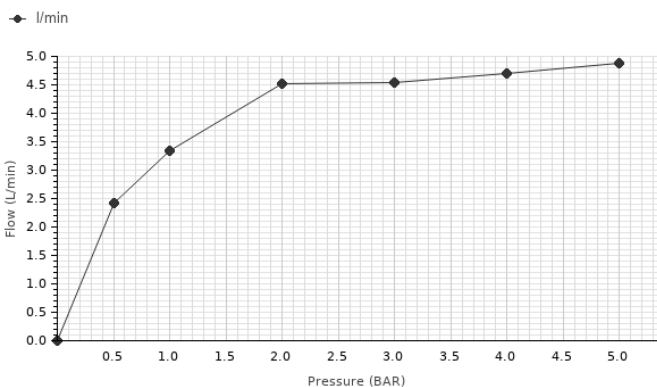

Bathroom Taps

LOUNGE

Designed by
SIMONE MICHELI

Description

Wall mounted basin mixer 1/2". Ø25 mm ceramic cartridge. Without pop-up waste. Spout with flow-bracker. Flow rate 5,1 l/min. at 3 bar.

Finish

copper
100210916

Other Finishes

white
100073039

chrome
100063522

titanium
100208632

brushed titanium
100305700

Flow rate diagramme

Pressure (bar)	0	0.5	1	2	3	4	5
Flow - l/min (±15%)	0	2.41	3.34	4.52	4.54	4.69	4.88

Technical drawing